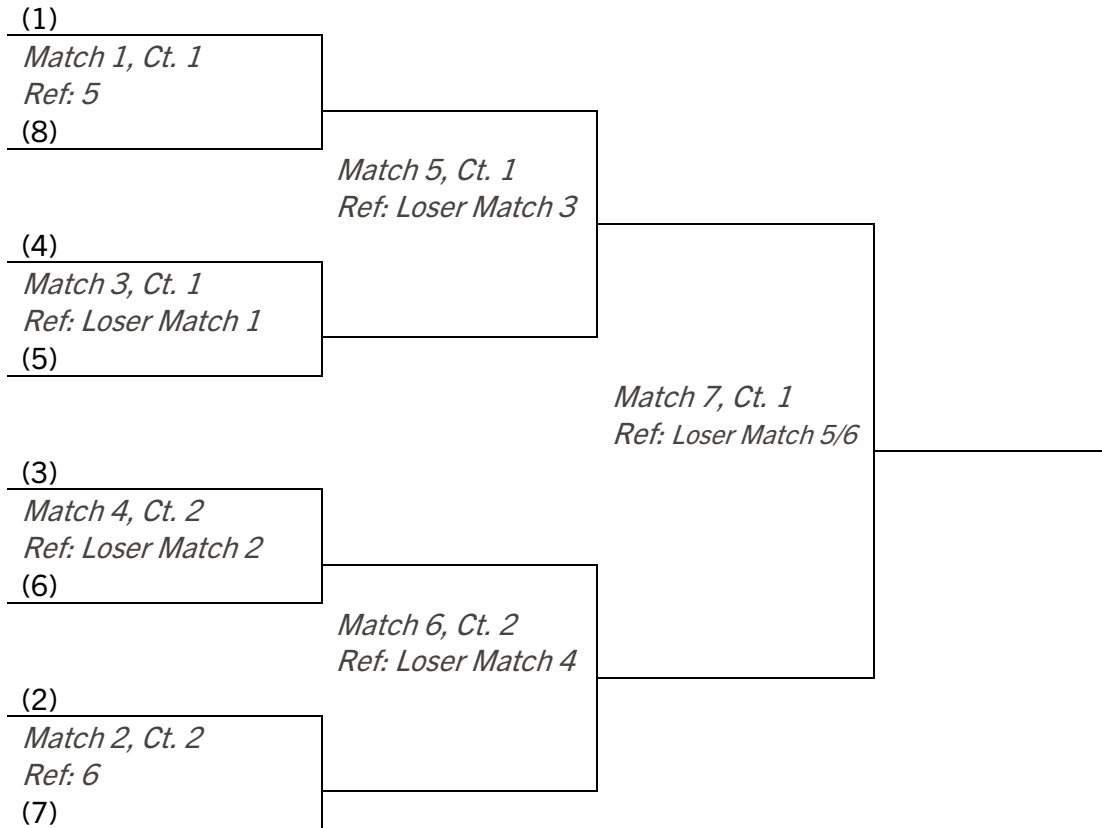

Bracket Play

Gold Bracket Championship

Skyline High School