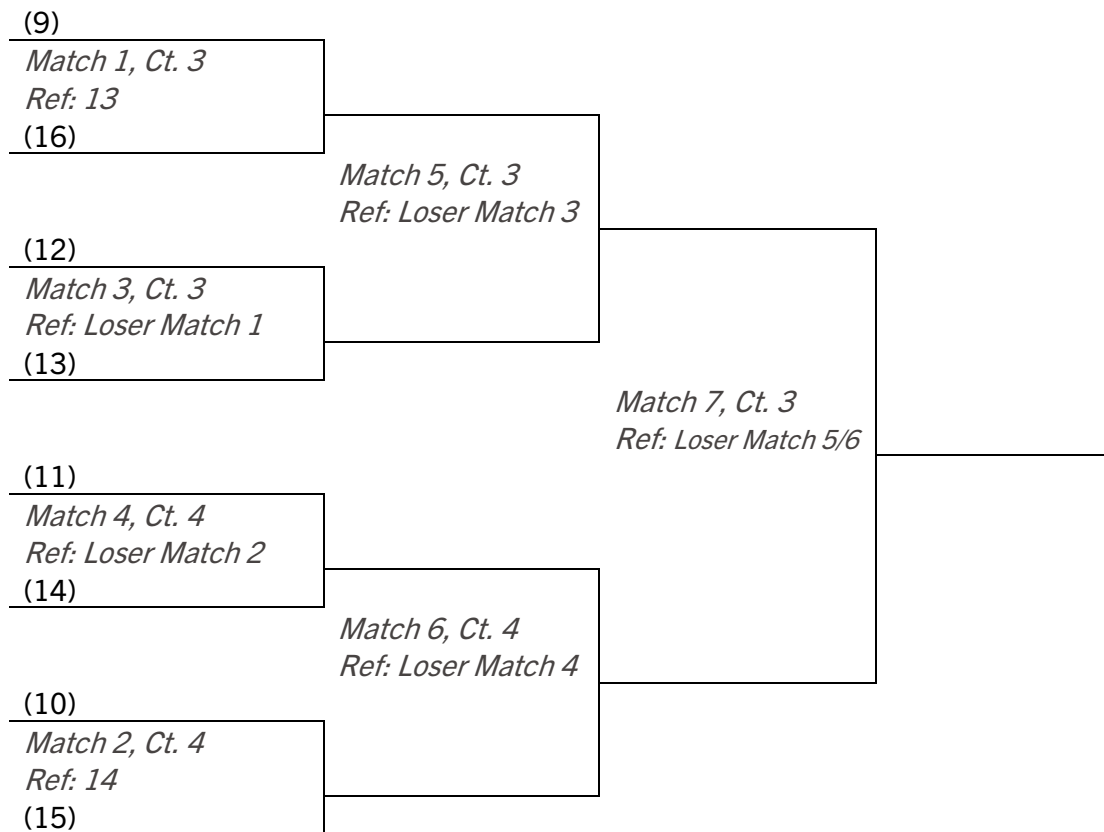

Point differential is the point difference in a set score between two teams. For example, if team 1 wins a set over team 3 by a score of 25-20, record +5 for team 1 and -5 for team 3. At the end of pool play, sum the point differentials for each team to get a total point differential amount.

Teams are seeded by their pool place and number of pool play wins. When a tiebreaker is needed, use total point differentials, then a coin flip.

1st Place Teams

Pool	Team Name	Wins	Total Point Diff	Seeding (1-6)
A				
B				
C				
D				
E				
F				

4th Place Teams

Pool	Team Name	Wins	Total Point Diff	Seeding (19-24)
A				
B				
C				
D				
E				
F				

Bracket Play

Gold Bracket Championship

Skyline High School

Silver Bracket Championship

Skyline High School Aux gym

Bronze Bracket Championship

Hillcrest High School