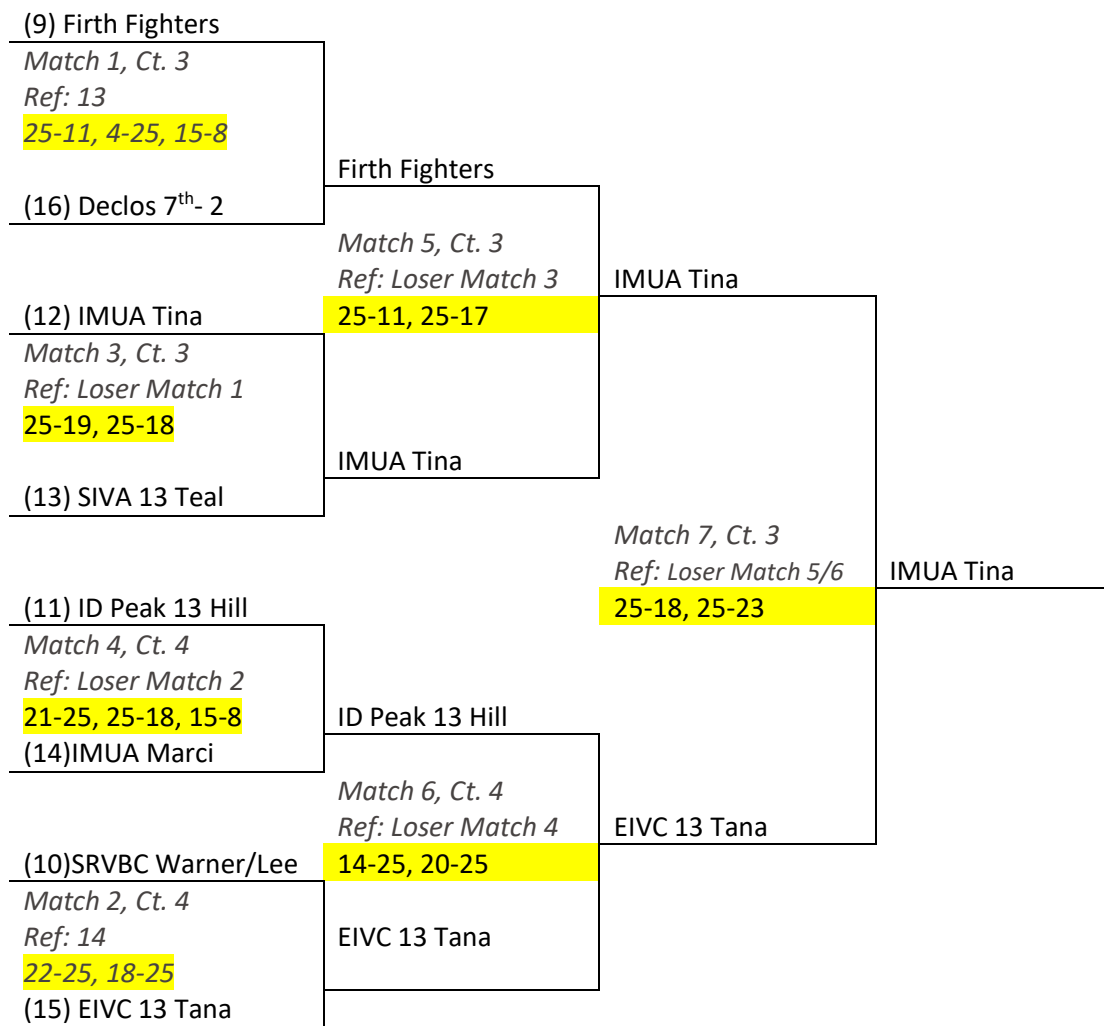

Point differential is the point difference in a set score between two teams. For example, if team 1 wins a set over team 3 by a score of 25-20, record +5 for team 1 and -5 for team 3. At the end of pool play, sum the point differentials for each team to get a total point differential amount.

Teams are seeded by their pool place and number of pool play wins. When a tiebreaker is needed, use total point differentials, then a coin flip.

1st Place Teams

Pool	Team Name	Wins	Total Point Diff	Seeding (1-6)
A				
B				
C				
D				
E				
F				

4th Place Teams

Pool	Team Name	Wins	Total Point Diff	Seeding (19-24)
A				
B				
C				
D				
E				
F				

Bracket Play

Gold Bracket Championship

Bonneville HS Main Gym

Silver Bracket Championship

Bonneville HS Aux Gym