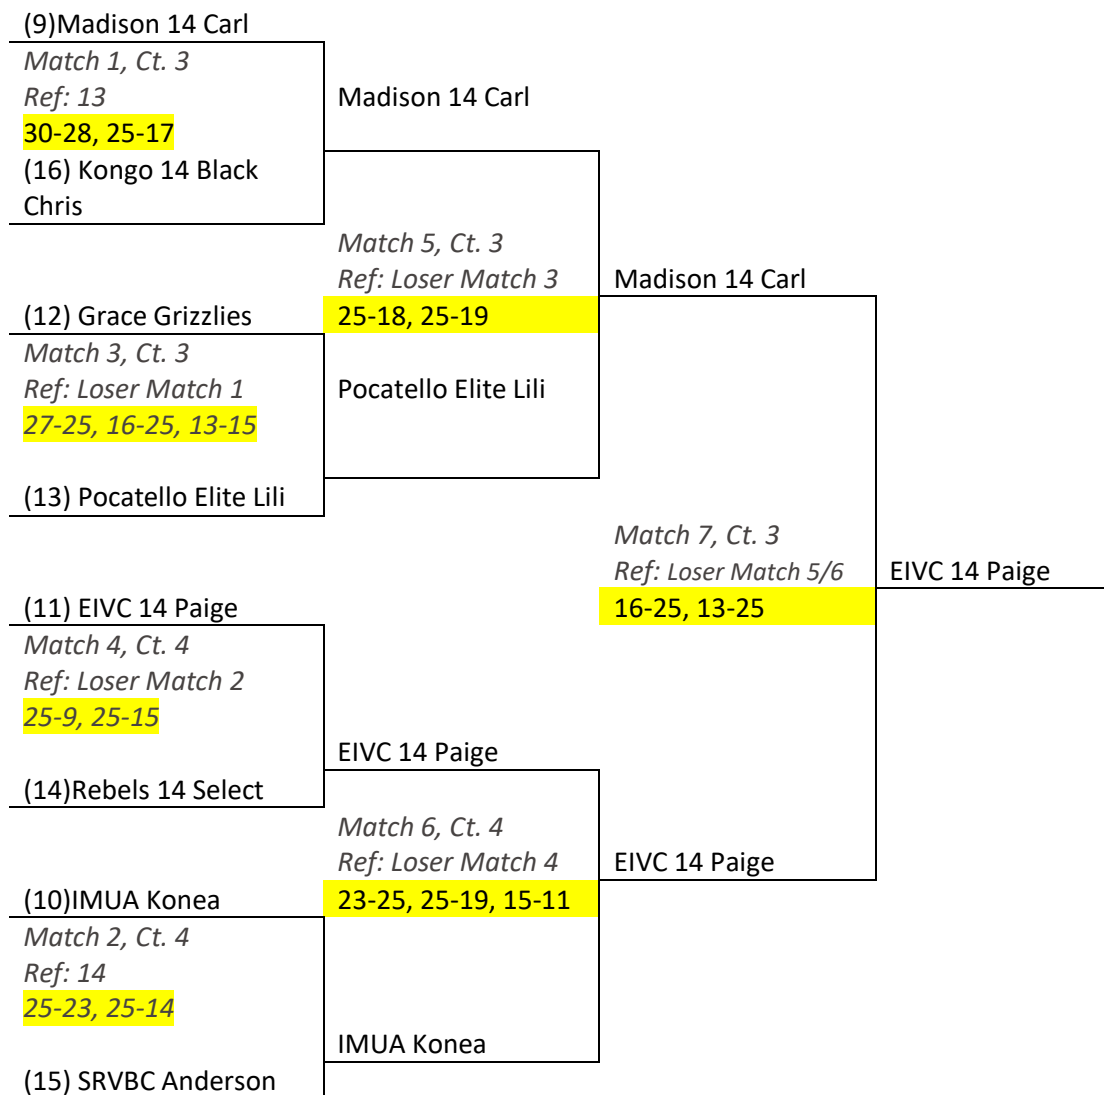

Point differential is the point difference in a set score between two teams. For example, if team 1 wins a set over team 3 by a score of 25-20, record +5 for team 1 and -5 for team 3. At the end of pool play, sum the point differentials for each team to get a total point differential amount.

Teams are seeded by their pool place and number of pool play wins. When a tiebreaker is needed, use total point differentials, then a coin flip.

1st Place Teams

Pool	Team Name	Wins	Total Point Diff	Seeding (1-7)
A				
B				
C				
D				
E				
F				
G				

4th Place Teams

Pool	Team Name	Wins	Total Point Diff	Seeding (22-28)
A				
B				
C				
D				
E				
F				
G				

Bracket Play

Gold Bracket Championship

Idaho Falls HS

Silver Bracket Championship

Skyline HS

Bronze Bracket Championship

Hillcrest HS

Diamond Bracket Championship

Hillcrest Upstairs gym

(25) ID Peak 14

Gretchen

Match 1, Ct. 7

Ref: 27

25-6, 25-8