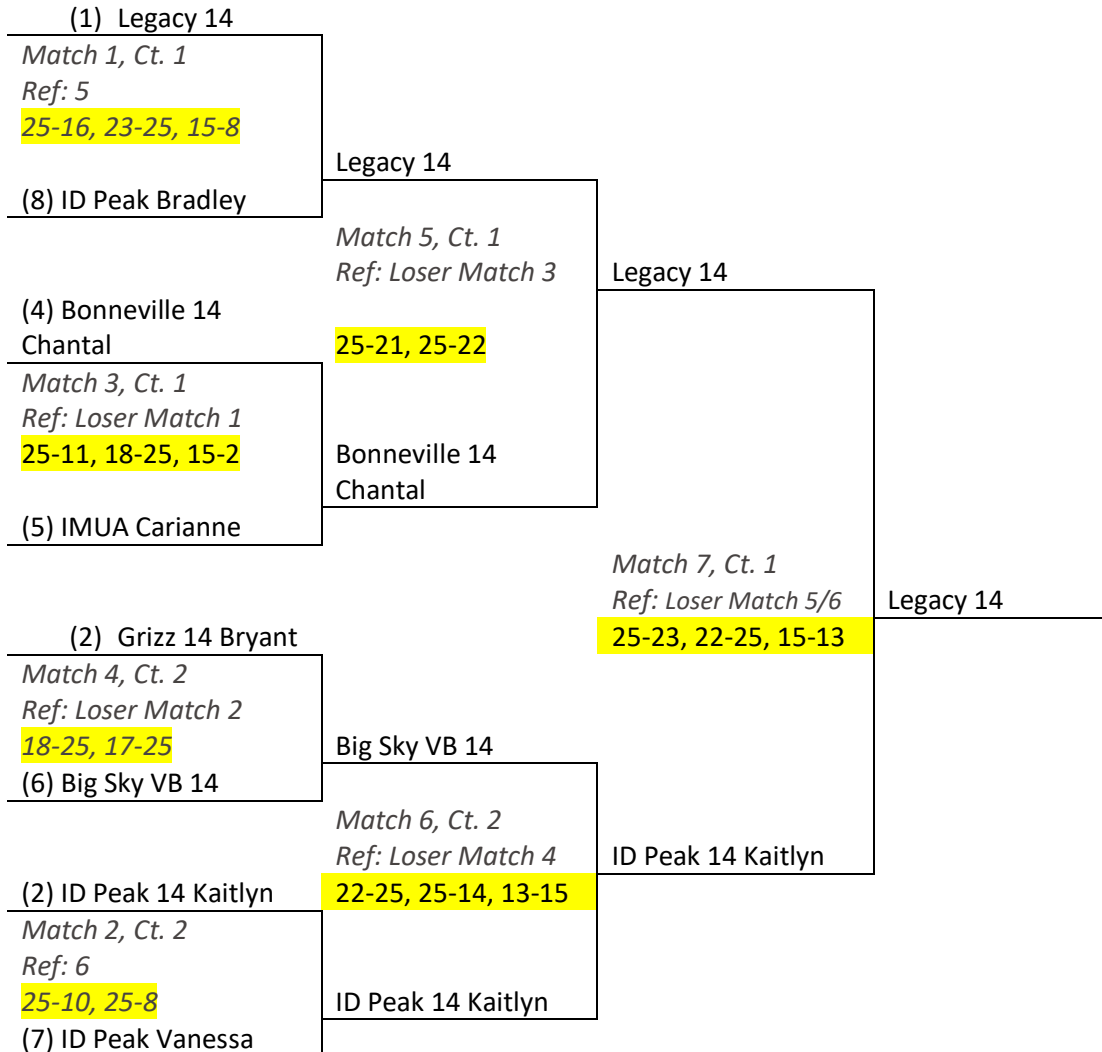

Bracket Play

Gold Bracket Championship

Idaho Falls HS