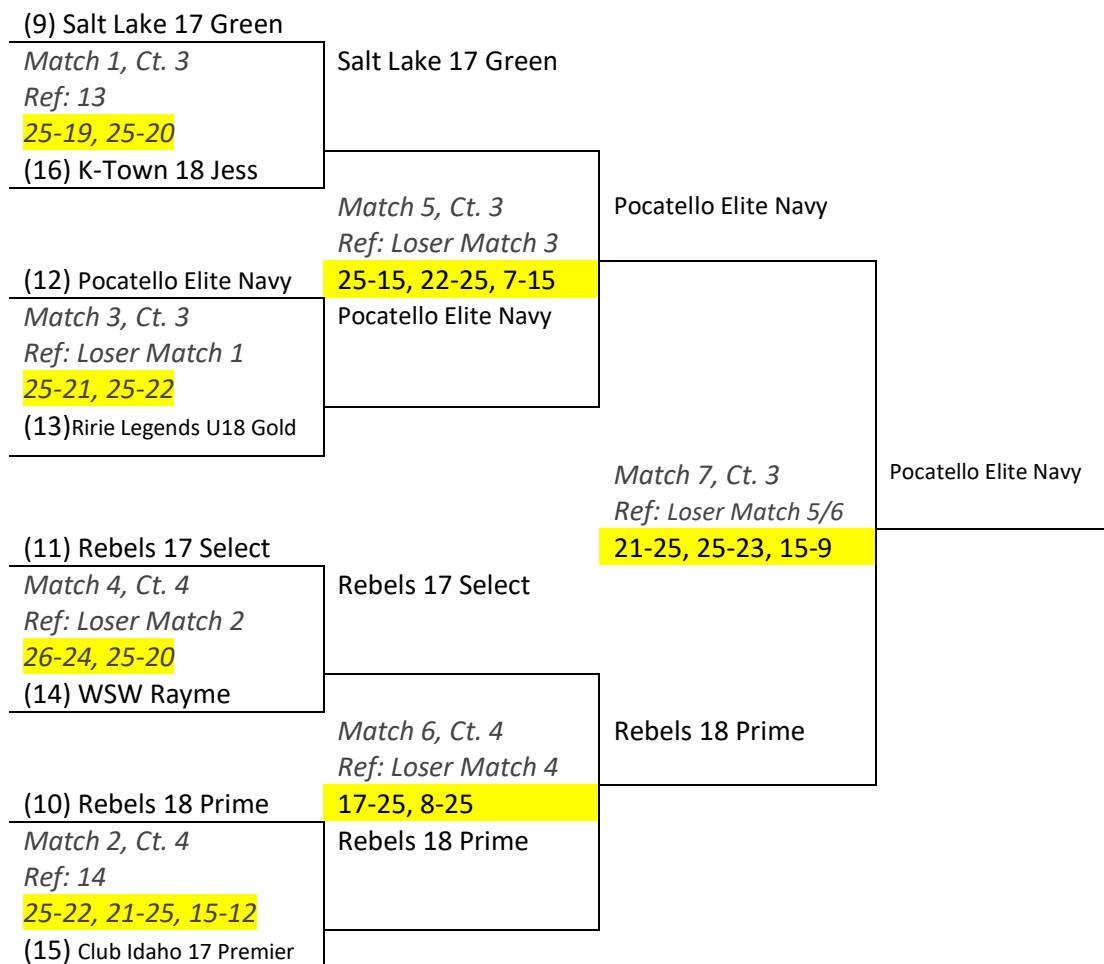

Point differential is the point difference in a set score between two teams. For example, if team 1 wins a set over team 3 by a score of 25-20, record +5 for team 1 and -5 for team 3. At the end of pool play, sum the point differentials for each team to get a total point differential amount.

Teams are seeded by their pool place and number of pool play wins. When a tiebreaker is needed, use total point differentials, then a coin flip.

1st Place Teams

Pool	Team Name	Wins	Total Point Diff	Seeding (1-6)
A				
B				
C				
D				
E				
F				

4th Place Teams

Pool	Team Name	Wins	Total Point Diff	Seeding (19-24)
A				
B				
C				
D				
E				
F				

Bracket Play

Gold Bracket Championship

Bonneville High School Main Gym

Silver Bracket Championship

Rigby High School Main Gym

Bronze Bracket Championship

Rigby High School Aux