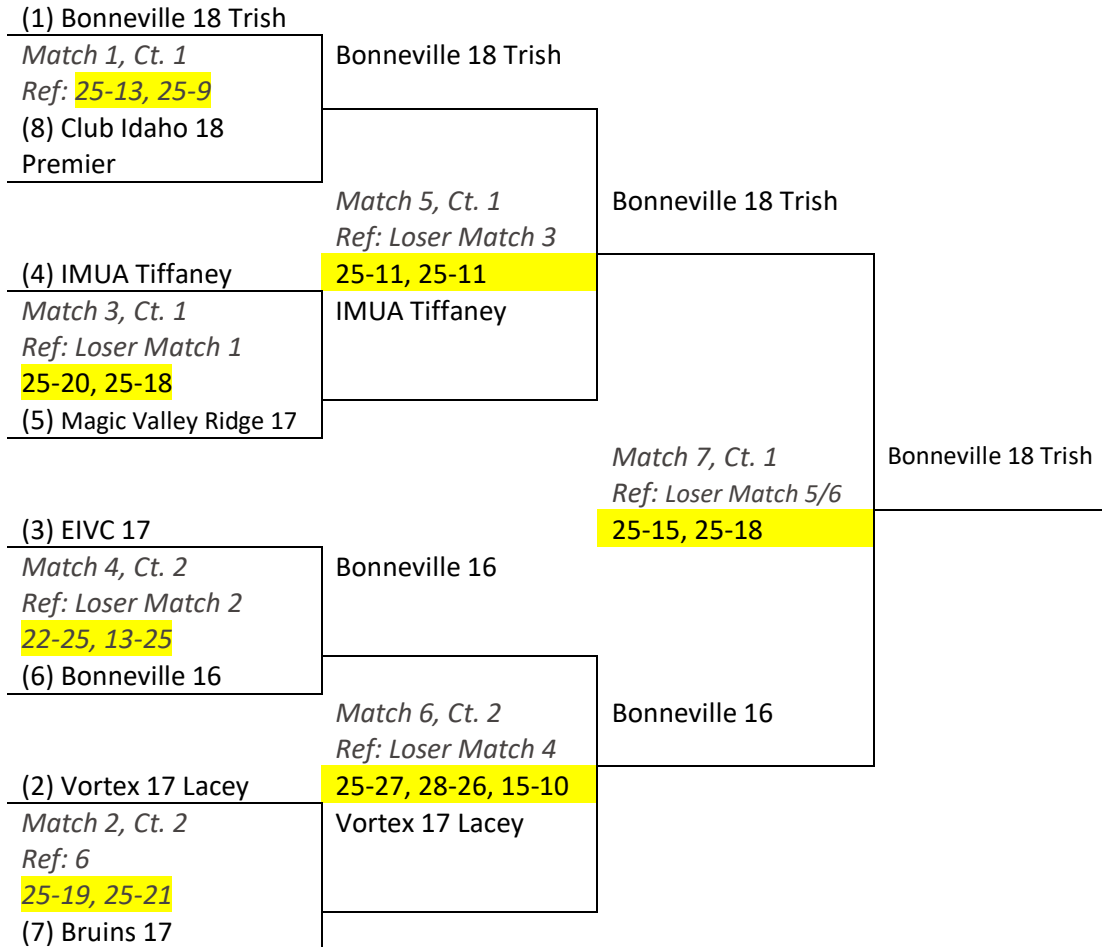

Point differential is the point difference in a set score between two teams. For example, if team 1 wins a set over team 3 by a score of 25-20, record +5 for team 1 and -5 for team 3. At the end of pool play, sum the point differentials for each team to get a total point differential amount.

Teams are seeded by their pool place and number of pool play wins. When a tiebreaker is needed, use total point differentials, then a coin flip.

1st Place Teams

Pool	Team Name	Wins	Total Point Diff	Seeding (1-6)
A				
B				
C				
D				
E				
F				

2nd Place Teams

Pool	Team Name	Wins	Total Point Diff	Seeding (7-12)
A				
B				
C				
D				
E				
F				

Bracket Seeding

3rd Place Teams

Pool	Team Name	Wins	Total Point Diff	Seeding (13-18)
A				
B				
C				
D				
E				
F				

4th Place Teams

Pool	Team Name	Wins	Total Point Diff	Seeding (19-24)
A				
B				
C				
D				
E				
F				

Bracket Play

Gold Bracket Championship

Bonneville High School Main Gym

Silver Bracket Championship

Rigby High School Main Gym