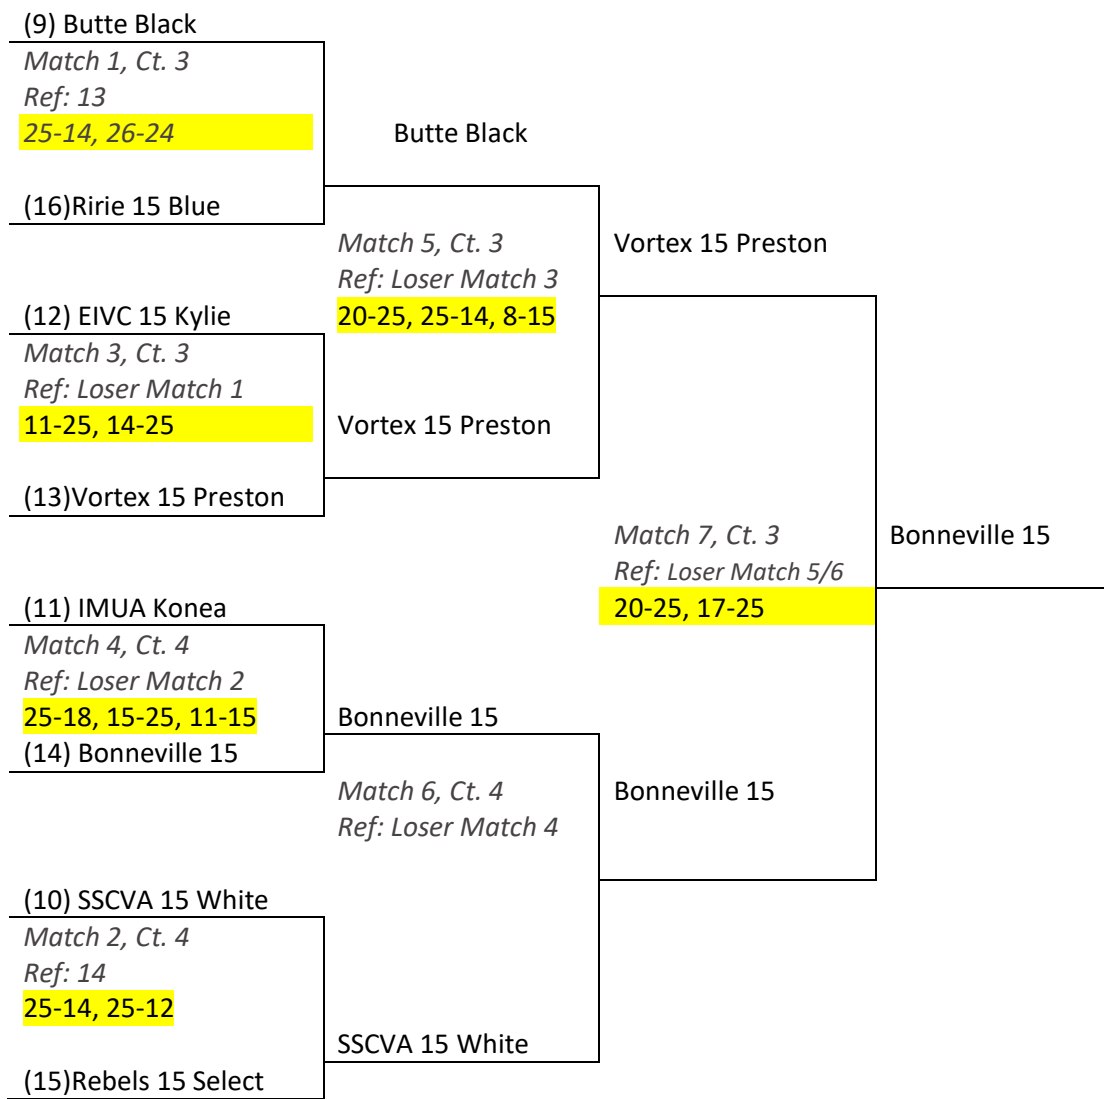

Point differential is the point difference in a set score between two teams. For example, if team 1 wins a set over team 3 by a score of 25-20, record +5 for team 1 and -5 for team 3. At the end of pool play, sum the point differentials for each team to get a total point differential amount.

Teams are seeded by their pool place and number of pool play wins. When a tiebreaker is needed, use total point differentials, then a coin flip.

1st Place Teams

Pool	Team Name	Wins	Total Point Diff	Seeding (1-6)
A				
B				
C				
D				
E				
F				

4th Place Teams

Pool	Team Name	Wins	Total Point Diff	Seeding (19-24)
A				
B				
C				
D				
E				
F				

Bracket Play

Gold Bracket Championship

Rigby High School Main Gym

Silver Bracket Championship

Rigby High School Aux Gym

Bronze Bracket Championship

Rigby Middle School Gym