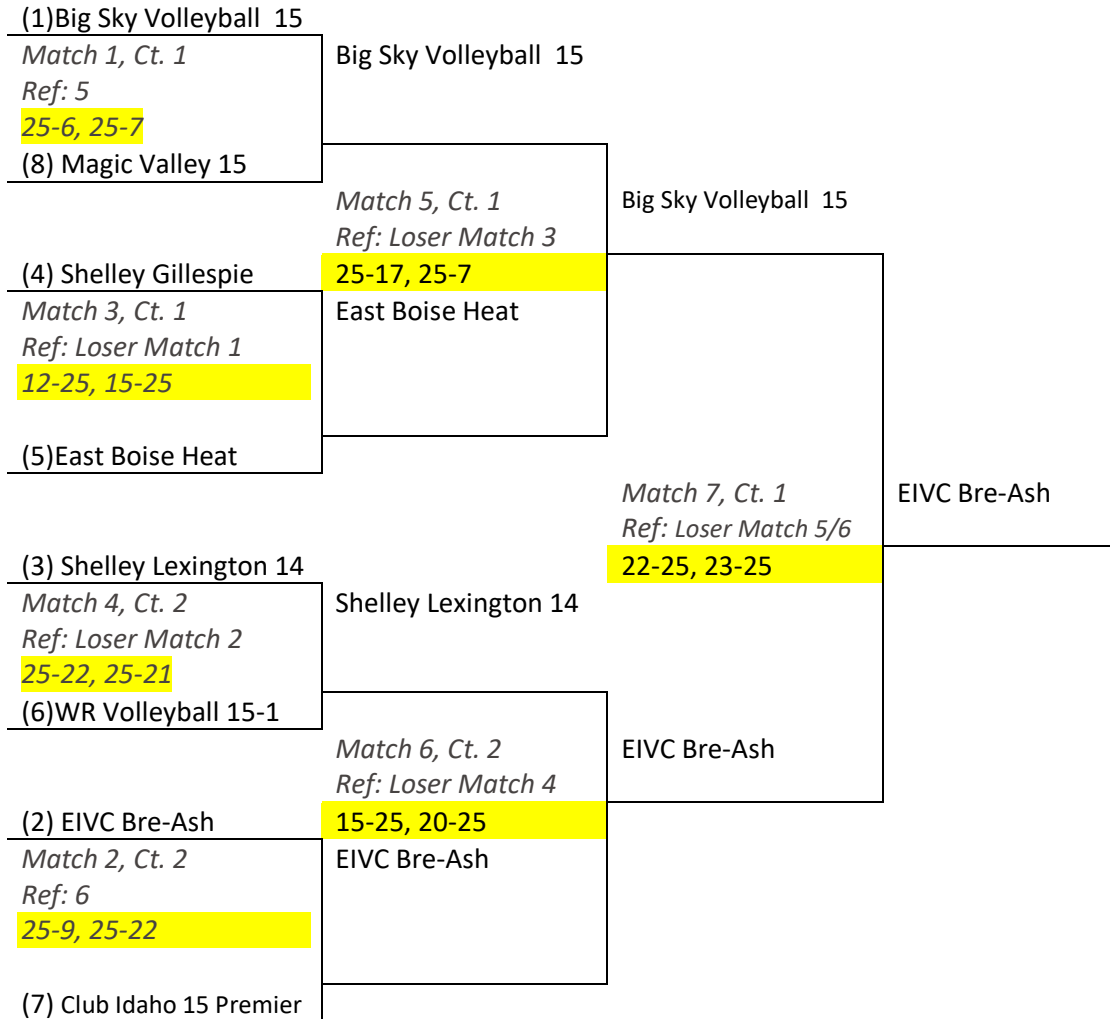

Point differential is the point difference in a set score between two teams. For example, if team 1 wins a set over team 3 by a score of 25-20, record +5 for team 1 and -5 for team 3. At the end of pool play, sum the point differentials for each team to get a total point differential amount.

Teams are seeded by their pool place and number of pool play wins. When a tiebreaker is needed, use total point differentials, then a coin flip.

1st Place Teams

Pool	Team Name	Wins	Total Point Diff	Seeding (1-6)
A				
B				
C				
D				
E				
F				

2nd Place Teams

Pool	Team Name	Wins	Total Point Diff	Seeding (7-12)
A				
B				
C				
D				
E				
F				

Bracket Seeding

3rd Place Teams

Pool	Team Name	Wins	Total Point Diff	Seeding (13-18)
A				
B				
C				
D				
E				
F				

4th Place Teams

Pool	Team Name	Wins	Total Point Diff	Seeding (19-24)
A				
B				
C				
D				
E				
F				

Bracket Play

Gold Bracket Championship

Rigby High School Main Gym

Silver Bracket Championship

Rigby High School Aux Gym