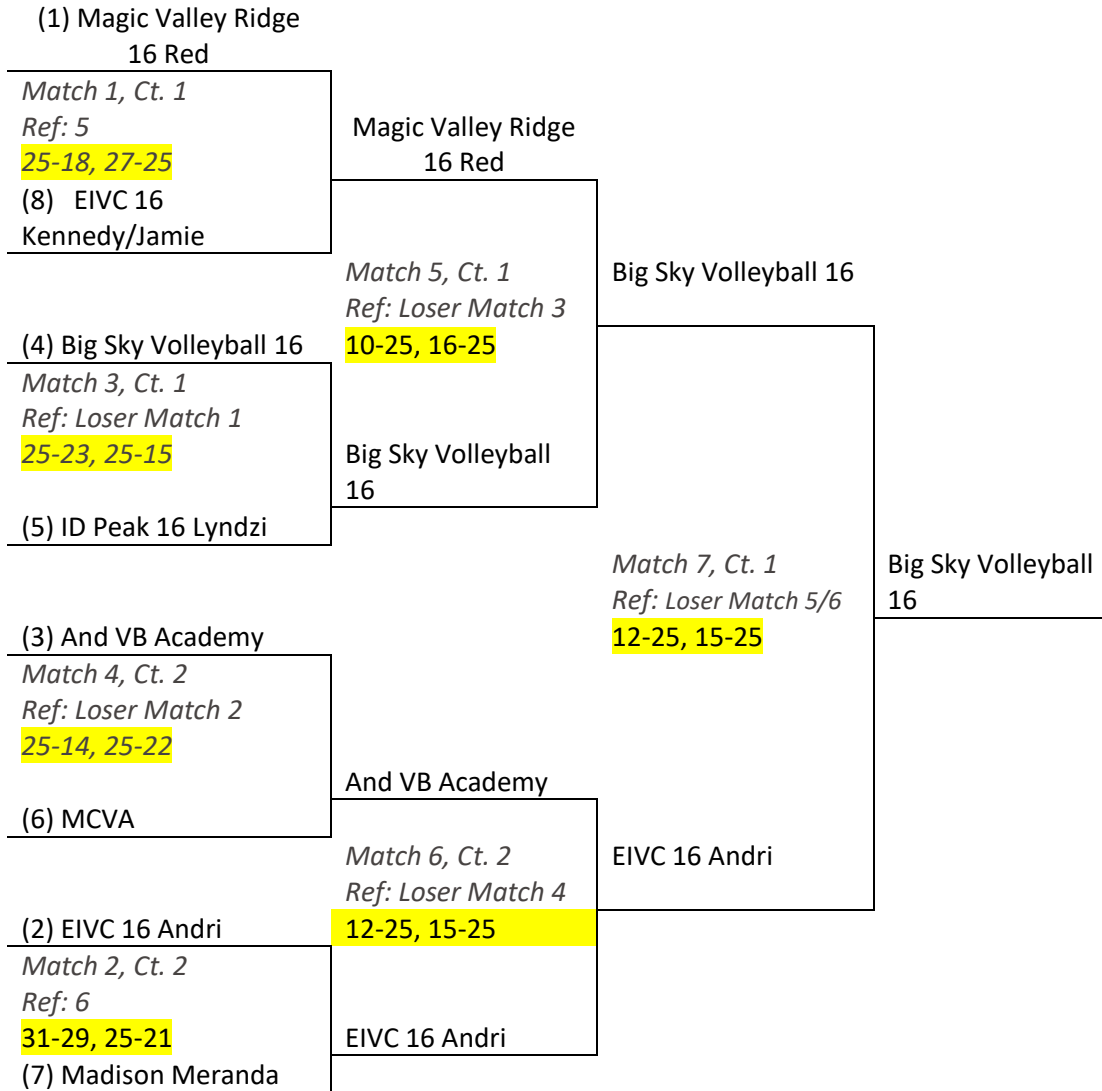

Bracket Play

Gold Bracket Championship

Skyline HS Main Court 1 & 2