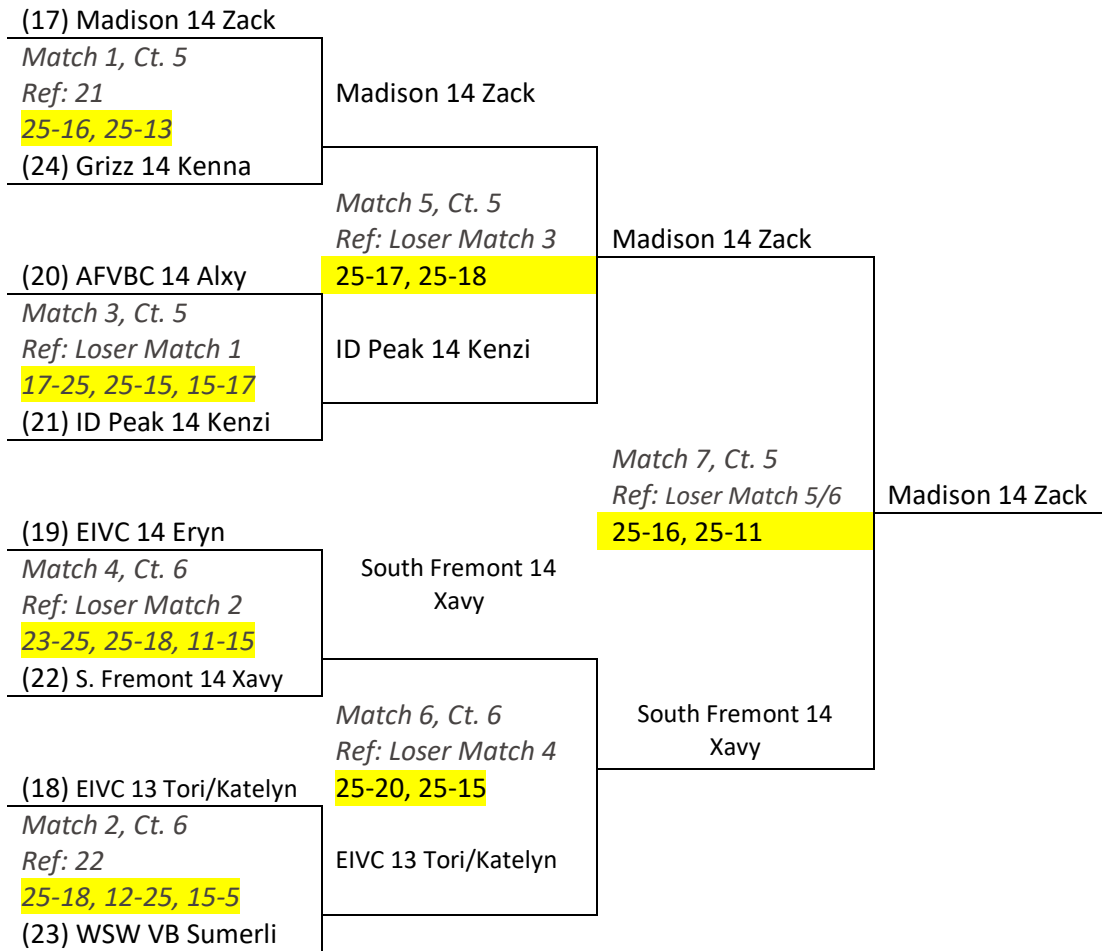

Match 2, Ct. 4

Ref: 14

25-19, 23-25, 15-6

(15) ID Peak 14 Kylee

Pocatello Elite Lili

# Bronze Bracket Championship

# Diamond Bracket Championship