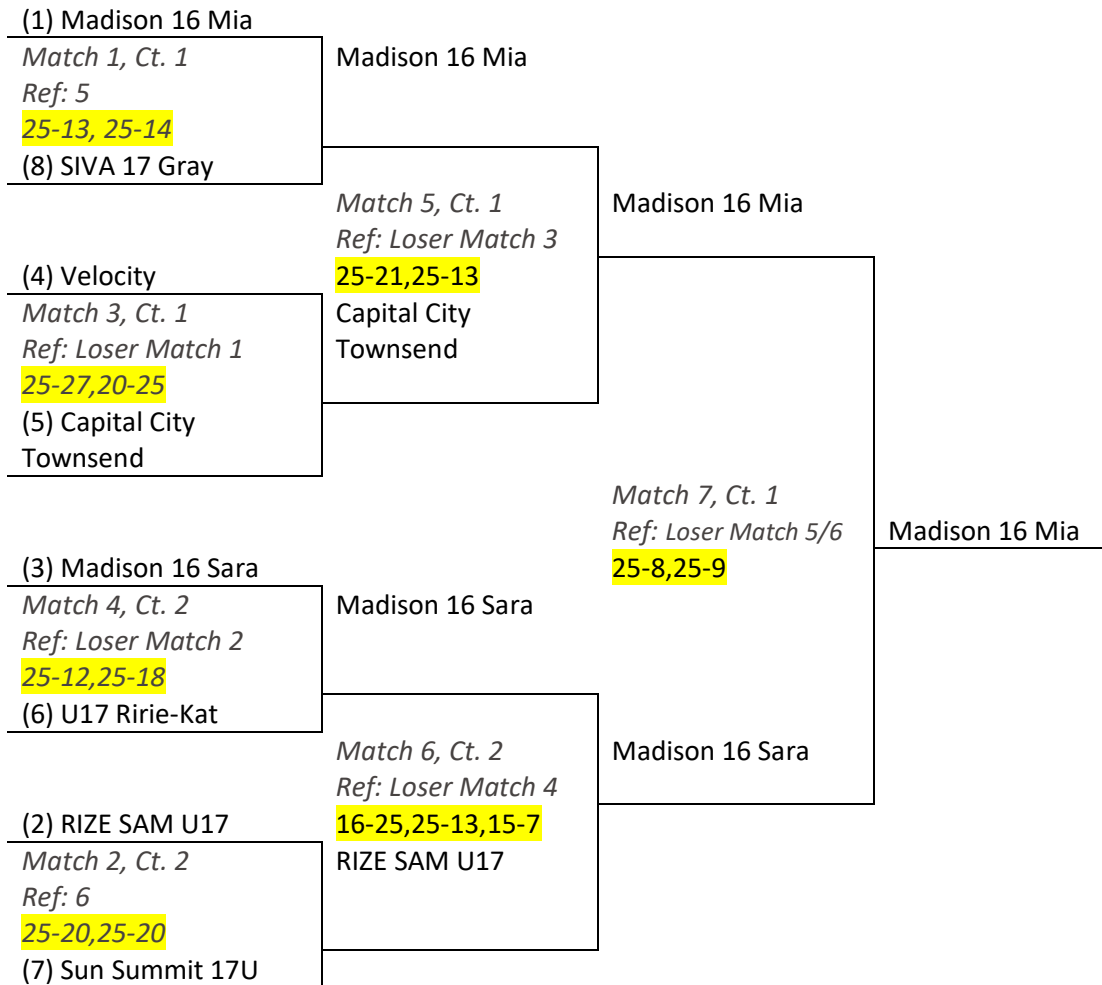

Point differential is the point difference in a set score between two teams. For example, if team 1 wins a set over team 3 by a score of 25-20, record +5 for team 1 and -5 for team 3. At the end of pool play, sum the point differentials for each team to get a total point differential amount.

1st Place Teams

| Pool | Team Name | Total Points | Seeding (1-3) |
|------|-----------|--------------|---------------|
| A | | | |
| B | | | |
| C | | | |

2nd Place Teams

| Pool | Team Name | Total Points | Seeding (4-6) |
|------|-----------|--------------|---------------|
| A | | | |
| B | | | |
| C | | | |

Bracket Seeding

3rd Place Teams

| Pool | Team Name | Total Points | Seeding (7-9) |
|------|-----------|--------------|---------------|
| A | | | |
| B | | | |
| C | | | |

4th Place Teams

| Pool | Team Name | Total Points | Seeding (10-12) |
|------|-----------|--------------|-----------------|
| A | | | |
| B | | | |
| C | | | |

Bracket Play

Gold Bracket Championship

Skyline HS-Main Gym

Silver Bracket Championship

Skyline HS-Auxiliary Gym